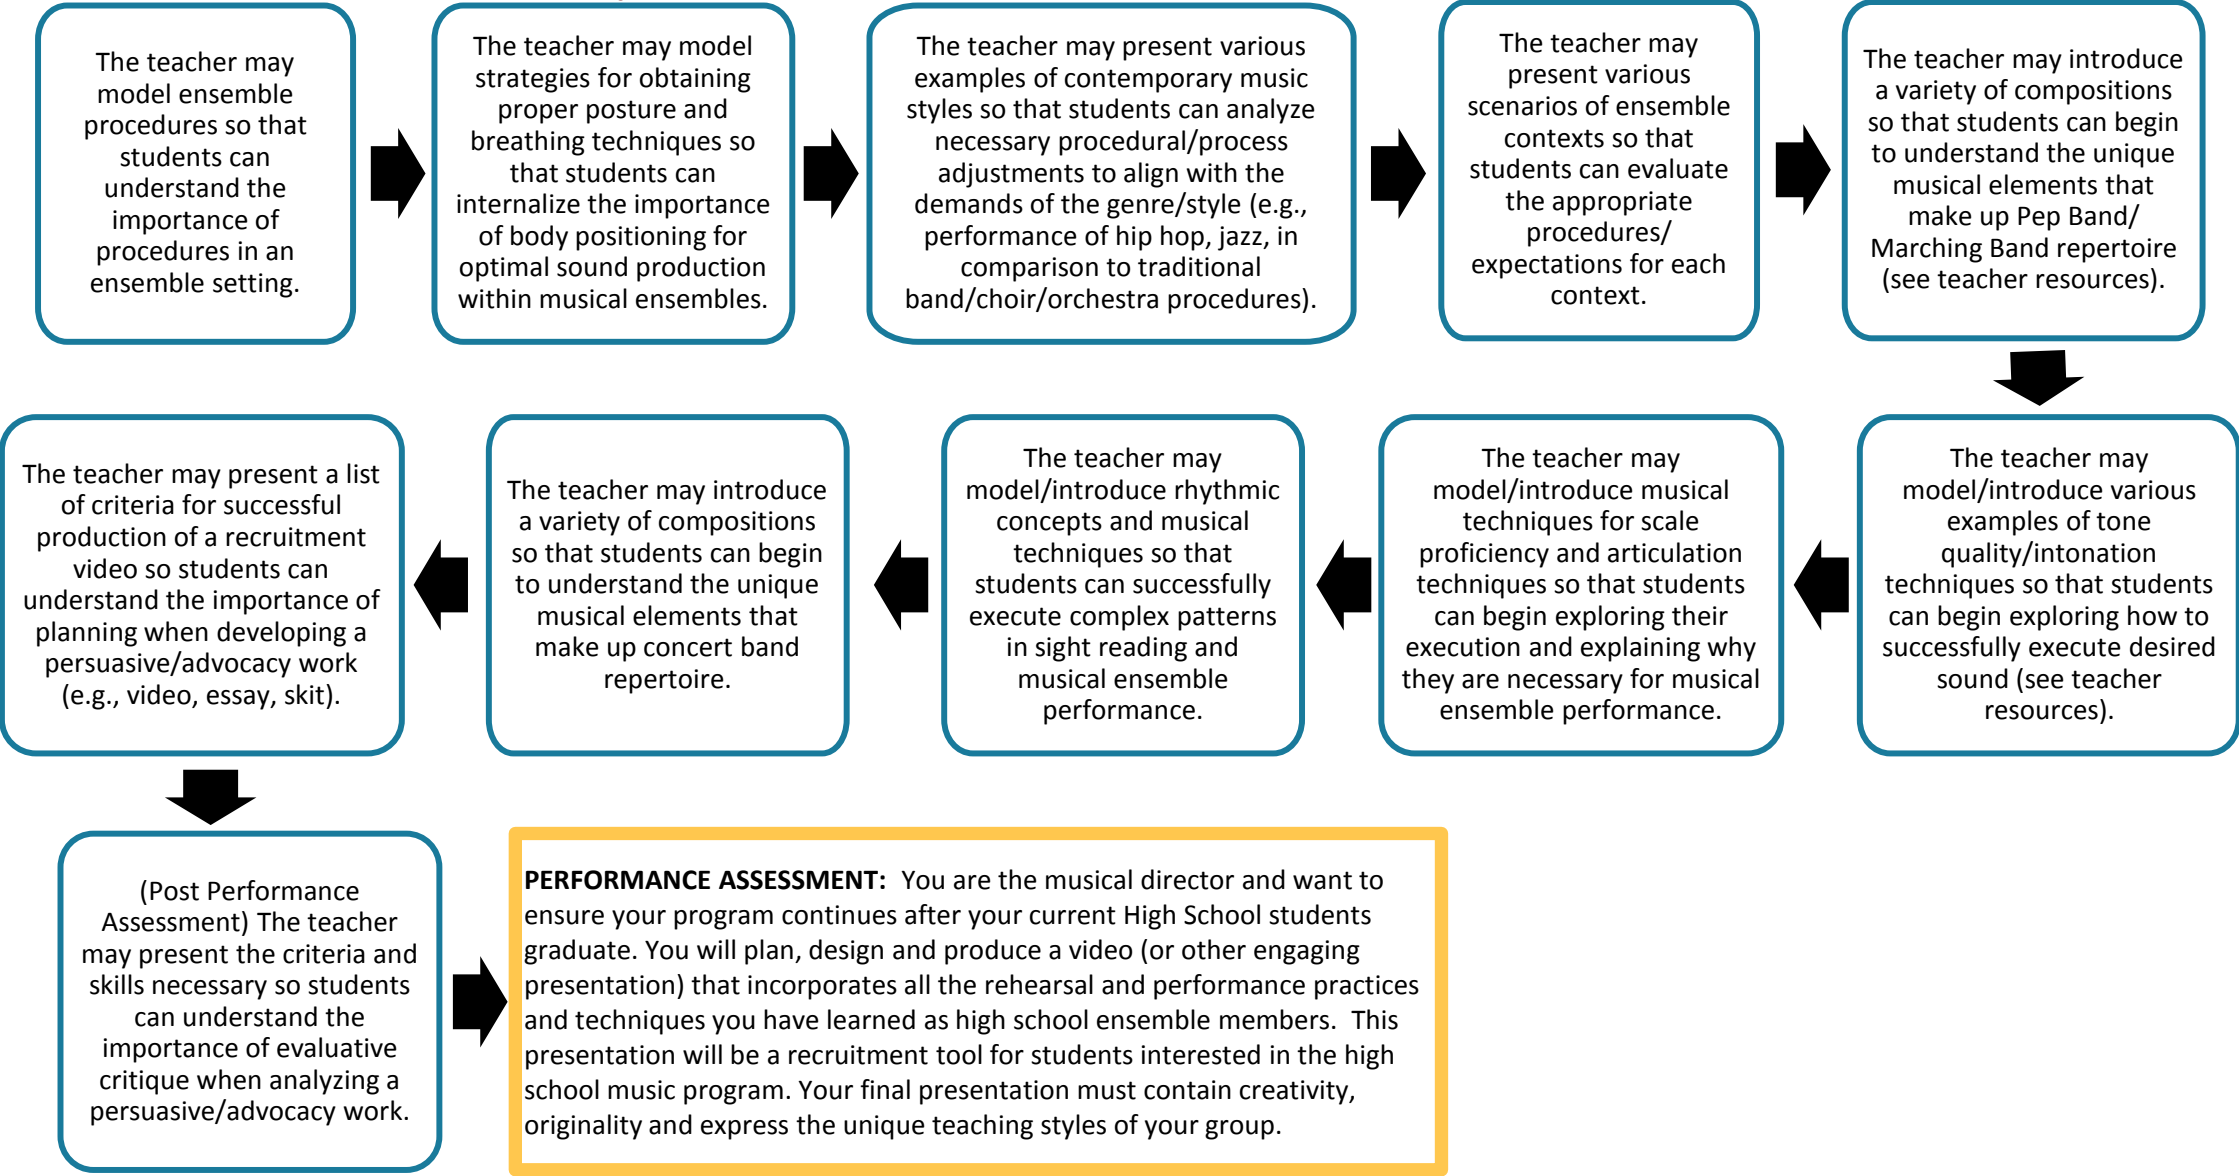

Instructional Unit Title: The Music in You (designed to span a full course)

Ensemble - Generalist and Performance Pathways

This unit was authored by a team of Colorado educators. The unit is intended to support teachers, schools, and districts as they make their own local decisions around the best instructional plans and practices for all students. To see the entire instructional unit sample with possible learning experiences, resources, differentiation, and assessments visit <http://www.cde.state.co.us/standardsandinstruction/instructionalunitsamples>.