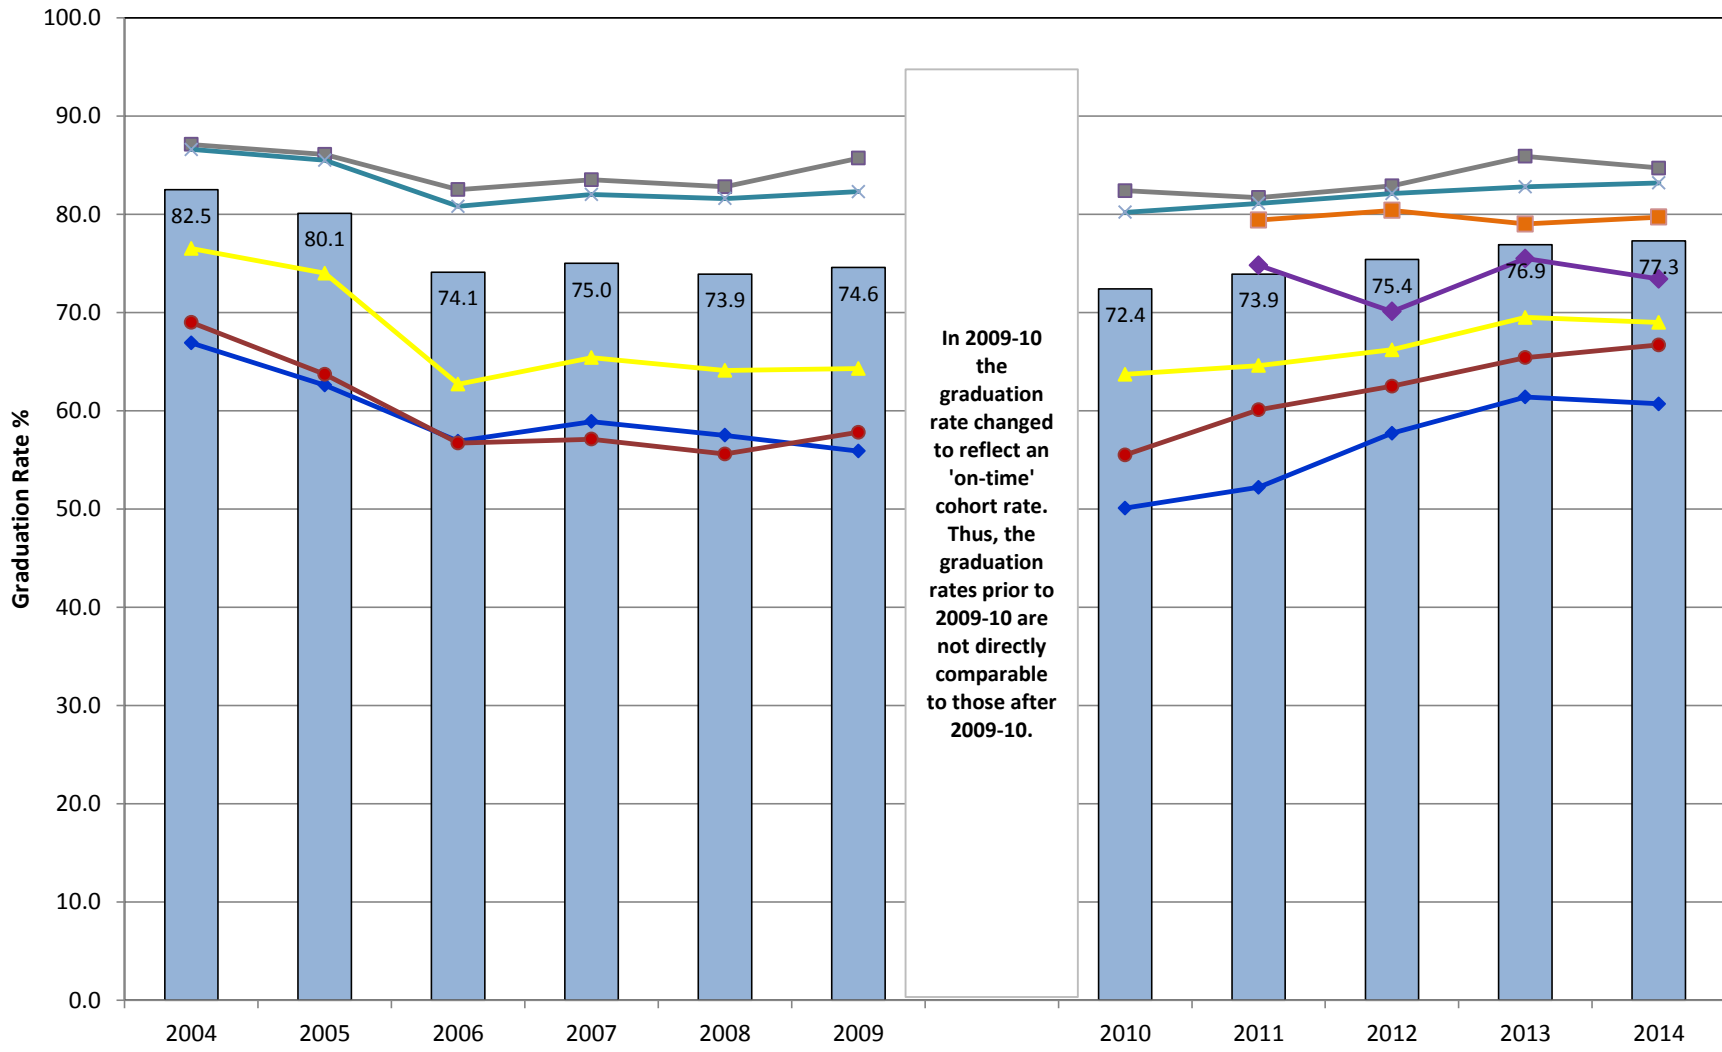

Graduation and Completion Rates by Race/Ethnicity-10 Year Trend

- State Totals (All Students)
- ◆ American Indian or Alaska Native
- Asian
- ▲ Black or African American
- Hispanic or Latino
- ◆ Native Hawaiian or Other Pacific Islander
- Two or More Races
- ◆ White